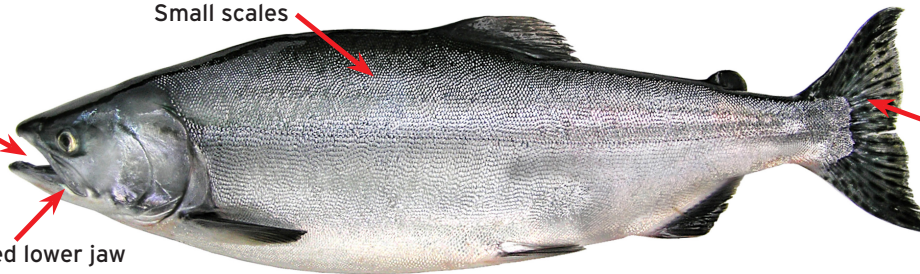

Mouth is light with a white gum line

Medium size, sharp teeth

Spots above lateral line

Spots on upper lobe

Silver colour adjacent caudal

Thick caudal

Chinook (Spring)

Mouth is dark with a black gum line

Large, sharp teeth

Small Eye

Large spots on back

Tail covered with spots

Thick caudal

Pink

Mouth is white with a black gum line

Almost toothless

Small scales

Pointed lower jaw

Large oval spots on both lobes of tail

No silver on tail

Chum

Mouth is white with a white gum line

Well developed teeth

Large pupil

No spots on tail or back

Silver streaks

Narrow caudal