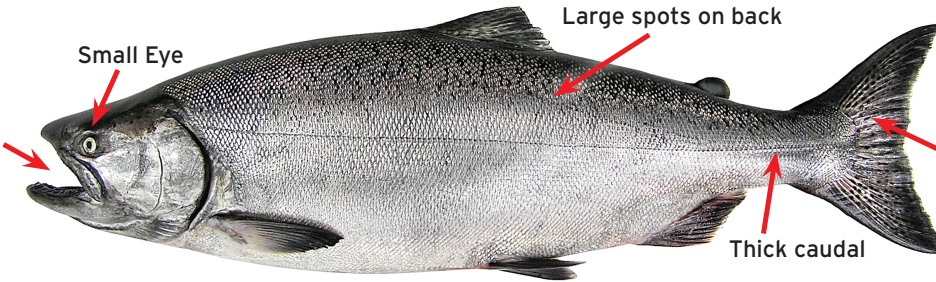

BC WILD SALMON Identification Guide

Sockeye

Mouth is white with a white gum line

Large, bright gold, glassy eye

Scales are large and distinct

No spots on tail or back

Body slender & firm

Coho

Mouth is light with a white gum line

Medium size, sharp teeth

Spots above lateral line

Spots on upper lobe

Silver colour adjacent caudal

Thick caudal

Chinook (Spring)

Mouth is dark with a black gum line

Large, sharp teeth

Small Eye

Large spots on back

Tail covered with spots

Thick caudal

Pink

Mouth is white with a black gum line

Almost toothless

Small scales

Pointed lower jaw

Large oval spots on both lobes of tail

No silver on tail

Chum

Mouth is white with a white gum line

Well developed teeth

Large pupil