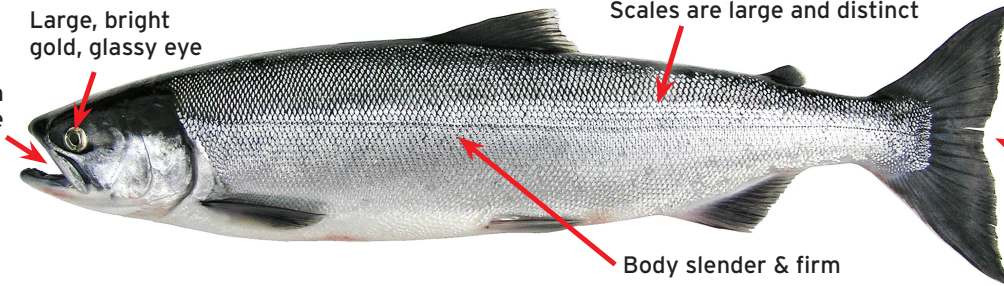

BC WILD SALMON Identification Guide

Sockeye

Mouth is white with a white gum line

Large, bright gold, glassy eye

Scales are large and distinct

No spots on tail or back

Body slender & firm

Coho

Mouth is light with a white gum line

Medium size, sharp teeth

Spots above lateral line

Spots on upper lobe

Silver colour adjacent caudal

Thick caudal

Chinook (Spring)

Mouth is dark with a black gum line

Large, sharp teeth

Small Eye

Large spots on back

Tail covered with spots

Thick caudal

Pink

Mouth is white with a black gum line

Almost toothless

Small scales

Pointed lower jaw

Large oval spots on both lobes of tail

No silver on tail

Chum

Mouth is white with a white gum line

Well developed teeth

Large pupil